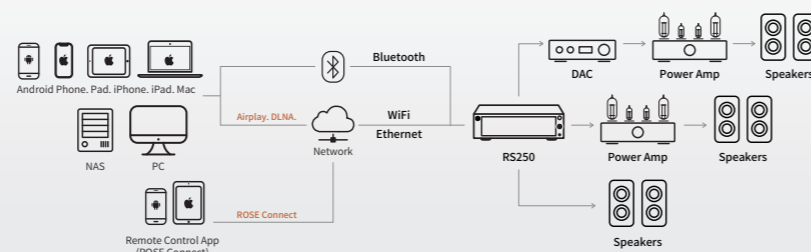

### Dedicated Remote Control Application

Dedicated Remote Control Application that allows users to control conveniently and manage smartly ROSE devices. The remote control application works on various platforms including iPhone, iPad, Android devices, and PC.

## Various Features in Menu

In addition to audio and video, it has various features including Rose Tube, Rose Podcast, and Rose Radio, so you can subscribe to and listen to contents around the world in real time via network streaming, and you can set radio channels as alarm sounds through various clock faces.

## Plays Ultra HD 4K Video

You can enjoy Ultra HD 4K video or ROSE Tube video files on a large display from a connected storage device (USB, external hard drive, SSD, etc.) via HDMI connection. Now, you can get the vivid experience of an opera house at home.

## Network Streaming

Enjoy real-time streaming services through DLNA, Airplay, and ROSE Connect.