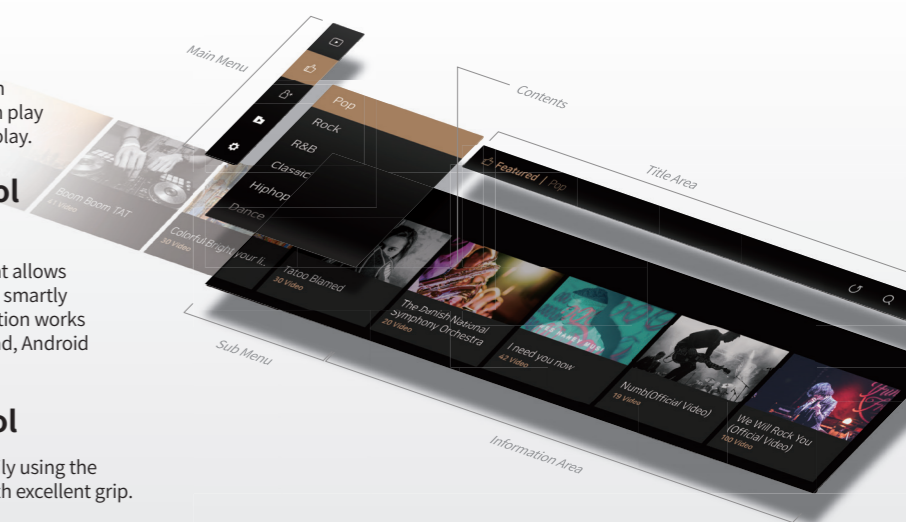

### 8.8" Wide Touch Screen

The IPS Multi-Touch panel with a high-resolution, wide viewing angle provides an intuitive and convenient interface. You can play albums and music videos on the front display.

### Dedicated Remote Control Application

Dedicated Remote Control Application that allows users to control conveniently and manage smartly ROSE devices. The remote control application works on various platforms including iPhone, iPad, Android devices, and PC.

## Various Features in Menu

In addition to audio and video, it has various features including Rose Tube, Rose Podcast, and Rose Radio, so you can subscribe to and listen to contents around the world in real time via network streaming, and you can set radio channels as alarm sounds through various clock faces.