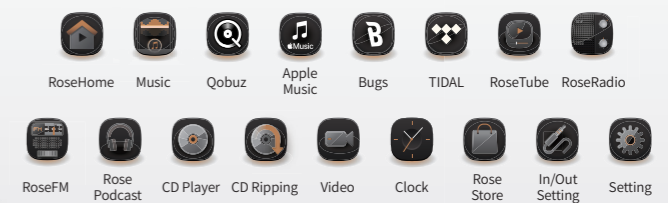

### Dedicated Remote Control Application

Dedicated Remote Control Application that allows users to control conveniently and manage smartly ROSE devices. The remote control application works on various platforms including iPhone, iPad, Android devices, and PC.

### Bluetooth Remote Control

You can control the device simply and easily using the dedicated Bluetooth remote controller with excellent grip.

## Various Features in Menu

In addition to audio and video, it has various features including Rose Tube, Rose Podcast, and Rose Radio, so you can subscribe to and listen to contents around the world in real time via network streaming, and you can set radio channels as alarm sounds through various clock faces.

## Plays Ultra HD 4K Video

You can enjoy Ultra HD 4K video or ROSE Tube video files on a large display from a connected storage device (USB, external hard drive, SSD, etc.) via HDMI connection. Now, you can get the vivid experience of an opera house at home.